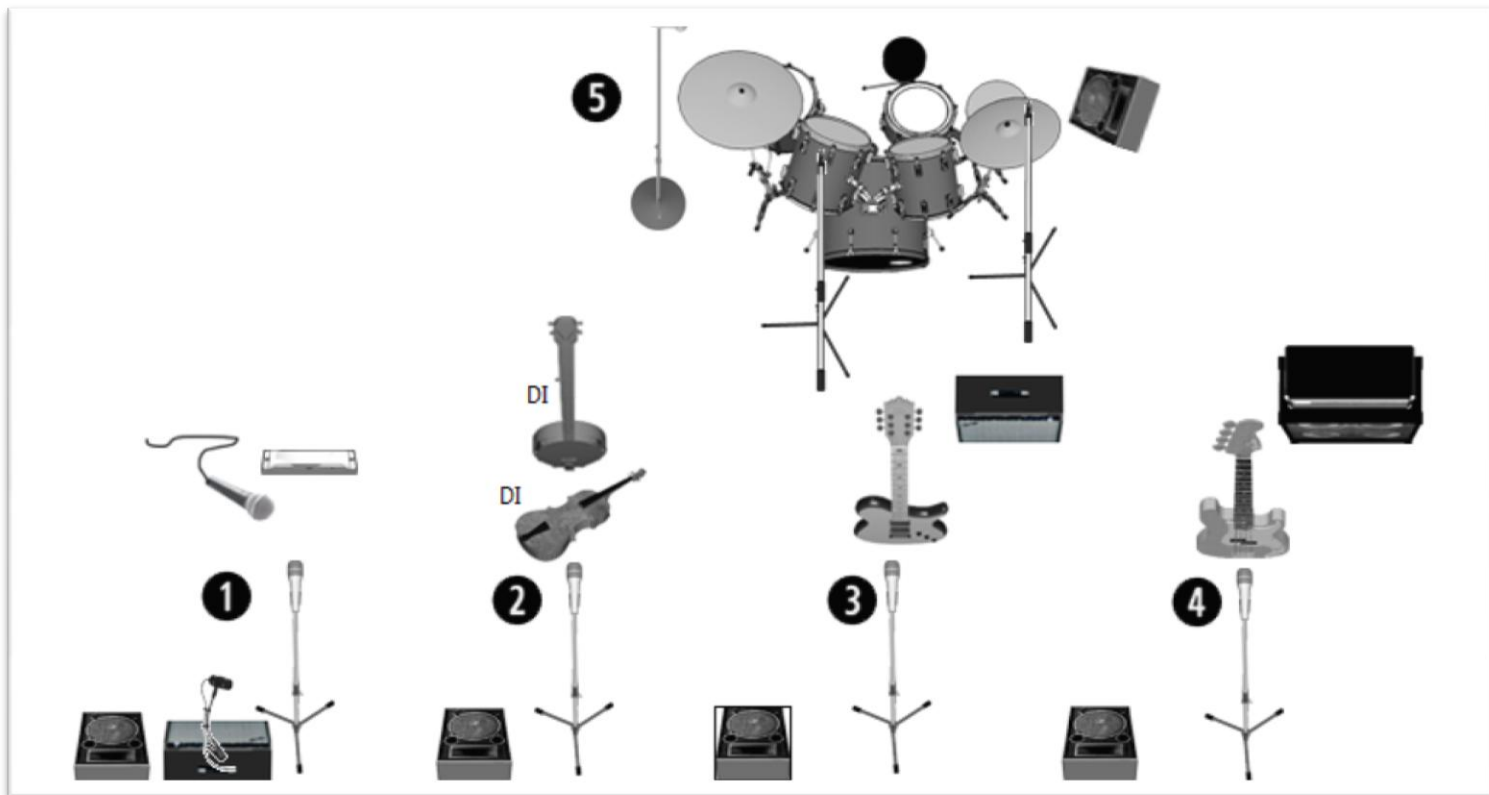

The Tragedy Brothers -- Stage Plot and Input list

Section	Instrument	Name	Inputs	Monitor Mix
1	Harp (harmonica) Backing Vocals	Jim	Amp mic Vocal mic	All except harp
2	Violin, Electric Banjo Backing Vocals	Josh	DI for banjo DI for violin Vocal mic	All except harp
3	Electric, Acoustic Guitars Lead Vocals	Joe	Amp mic Vocal mic	All except harp
4	Electric Bass Lead Vocals	Dennis	Amp mic Vocal mic	All
5	Drums – 2 toms, 1 floor tom, bass kick drum, snare, hi-hats, 1 ride cymbal, 2 crash cymbals. Lead Vocals – need a boom mic.	Larry	Mic for cymbals Mic for toms Mic for kick Mic for snare and hi-hats Vocal mic	Drum Vocals Kick & snare Some bass & guitar