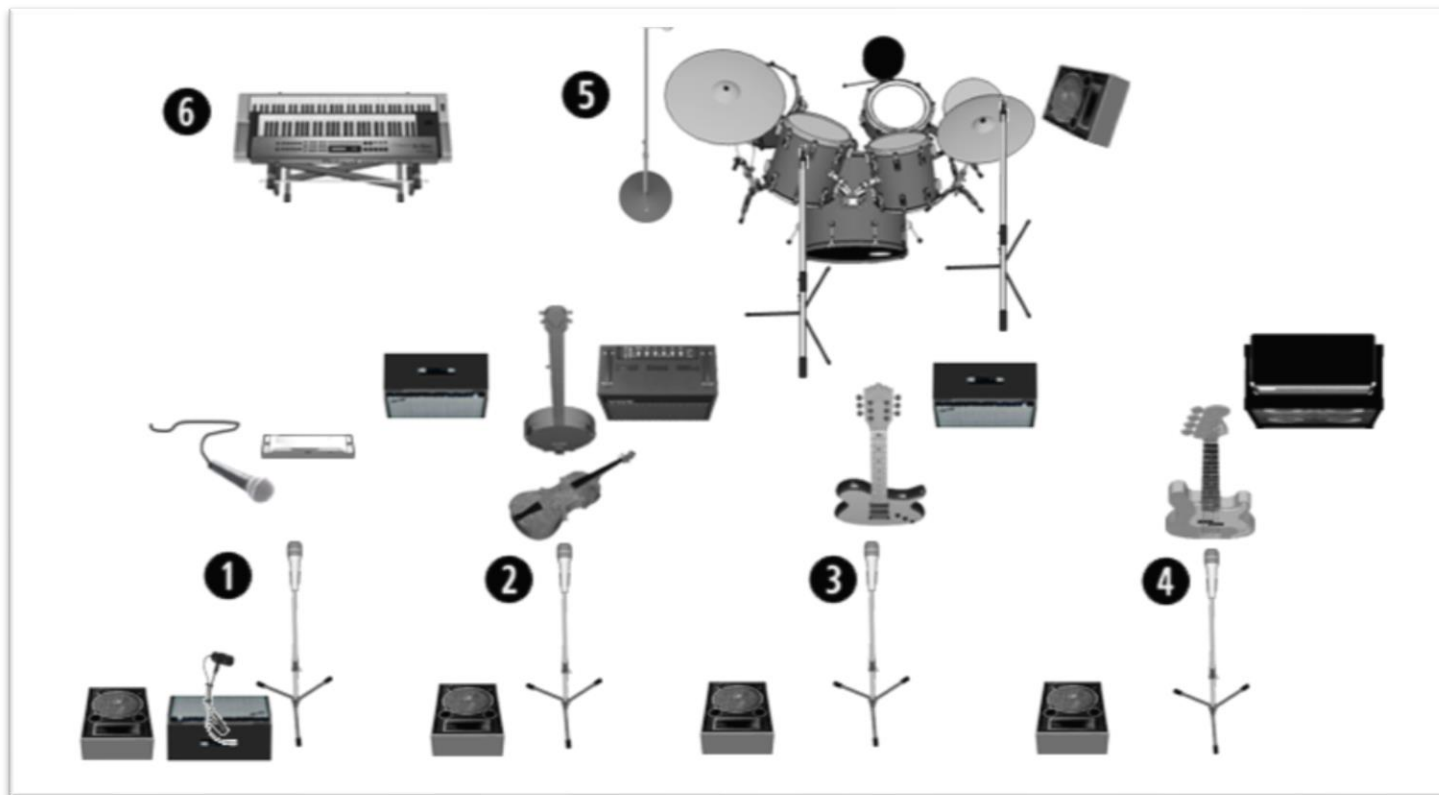

# The Tragedy Brothers -- Stage Plot and Input list

| Section | Instrument   | Name   | Inputs  | Monitor Mix                                       |
|---------|--|--------|---|---|
| 1       | Harp (harmonica)<br>Backing Vocals   | Jim    | Amp mic<br>Vocal mic  | All except harp                                   |
| 2       | Violin, Electric Banjo<br>Backing Vocals   | Josh   | DI or amp mic for banjo<br>DI or amp mic for violin<br>Vocal mic                          | All except harp                                   |
| 3       | Electric, Acoustic Guitars<br>Lead Vocals  | Joe    | Amp mic<br>Vocal mic  | All except harp                                   |
| 4       | Electric Bass<br>Lead Vocals   | Dennis | Amp mic<br>Vocal mic  | All   |
| 5       | Drums – 2 toms, 1 floor tom, bass kick drum, snare, hi-hats, 1 ride cymbal, 2 crash cymbals.<br>Lead Vocals – need a boom mic. | Larry  | Mic for cymbals<br>Mic for toms<br>Mic for kick<br>Mic for snare and hi-hats<br>Vocal mic | Drum Vocals<br>Kick & snare<br>Some bass & guitar |

|   |           |       |              |     |
|---|-----------|-------|--------------|-----|
| 6 | Keyboards | Jason | Direct Input | All |
|---|-----------|-------|--------------|-----|